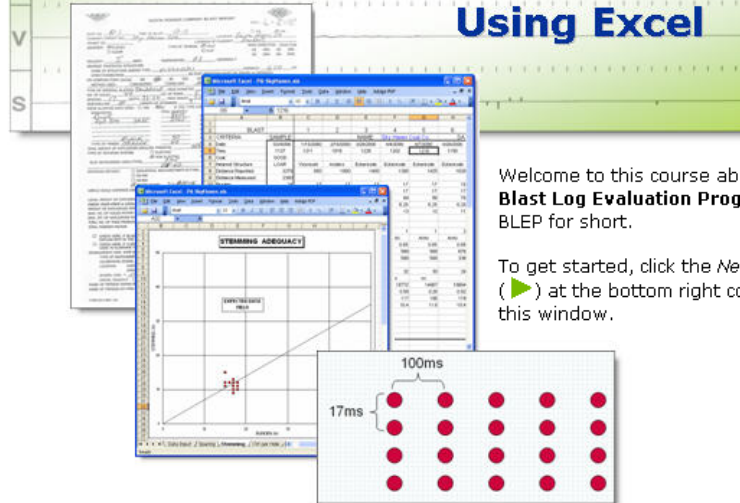

The Blast Log Evaluation Program Using Excel

Contents

Expand All | Collapse All

- + Introduction
- + Using Excel
- + Using BLEP
- + BLEP graphs
- Case study
- + Specialized graphs
- Course help
- References
- Feedback

Ken Eltschlager
OSM Appalachian Region
3 Parkway Center
Pittsburgh, PA
Tel: 412-937-2169
keltschl@osmre.gov

Welcome!

The Blast Log Evaluation Program Using Excel

Welcome to this course about the **Blast Log Evaluation Program**, BLEP for short.

To get started, click the *Next* button (▶) at the bottom right corner of this window.

HELP

REFERENCES

FEEDBACK